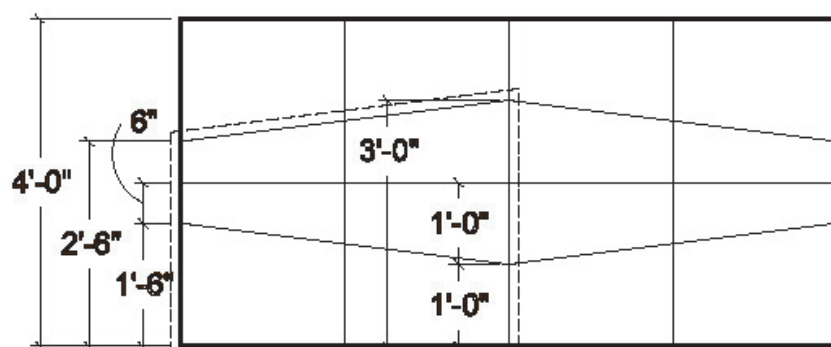

# MAS STUDIO

MAKE YOUR OWN **CUT. JOIN. PLAY.** FOLLOWING THESE PATTERNS:

STANDARD 4' X 8' 3/4" PLYWOOD SHEET

CUTTING PATTERN A

CUTTING PATTERN B

A

2 ea. (4 Pieces Total)

2 ea. (4 Pieces Total)

B

2 ea. (8 Pieces Total)

2 ea. (8 Pieces Total)

C

8 ea. (16 Pieces Total)

4 ea. (16 Pieces Total)

D

8 ea. (8 Pieces Total)