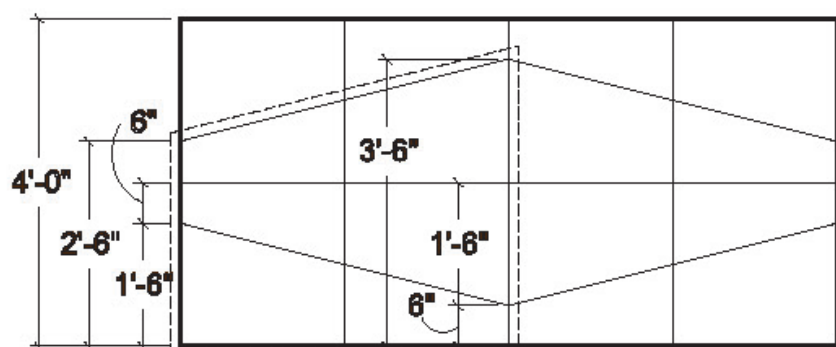

# MAS STUDIO

MAKE YOUR OWN **CUT. JOIN. PLAY.** FOLLOWING THESE PATTERNS:

STANDARD 4' X 8' 3/4" PLYWOOD SHEET

CUTTING PATTERN A

CUTTING PATTERN B

A

2 ea. (4 Pieces Total)

2 ea. (4 Pieces Total)

B

2 ea. (8 Pieces Total)

2 ea. (8 Pieces Total)

C

8 ea. (16 Pieces Total)

4 ea. (16 Pieces Total)

D

8 ea. (8 Pieces Total)